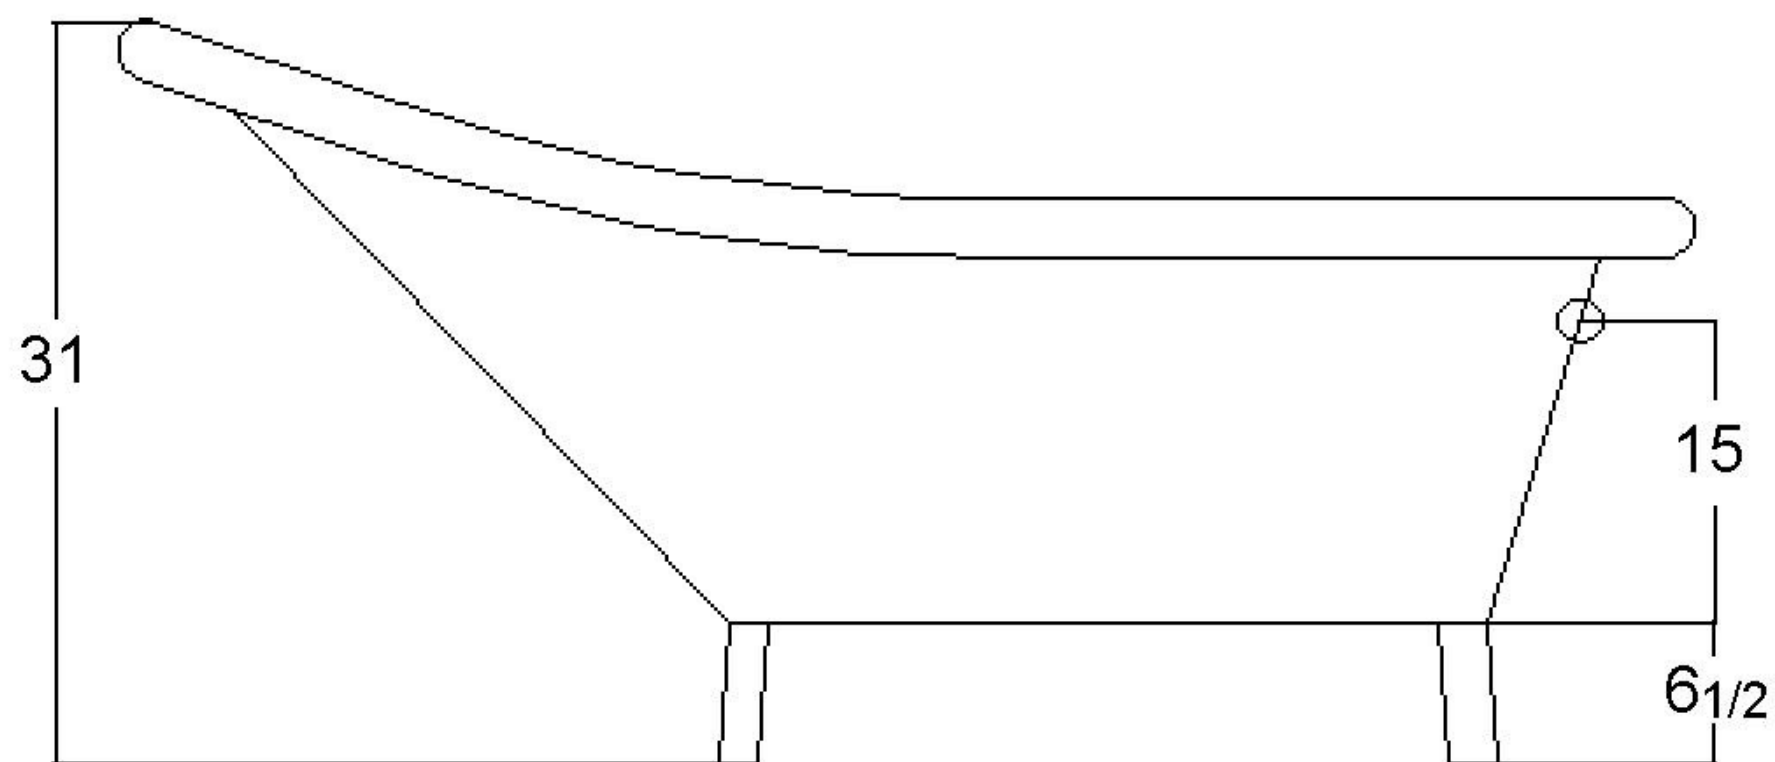

67" Acrylic Slipper Claw-foot bathtub

Specifications:

- . 68 1/4" L x 27 3/4" W x 31" H
- . Capacity: 53 gallons
- . Empty weight: 75 lbs
- . Filled weight: 520 lbs

Hole Dimensions:

- . Outlet diameter: 2"
- . Overflow diameter: 2 1/4"
- . Faucet diameter: 1 3/8"
- . Faucet spacing: 7" ϕ
- . Faucet to overflow: 2 1/4" ϕ

Tolerances are +/- 1/8"