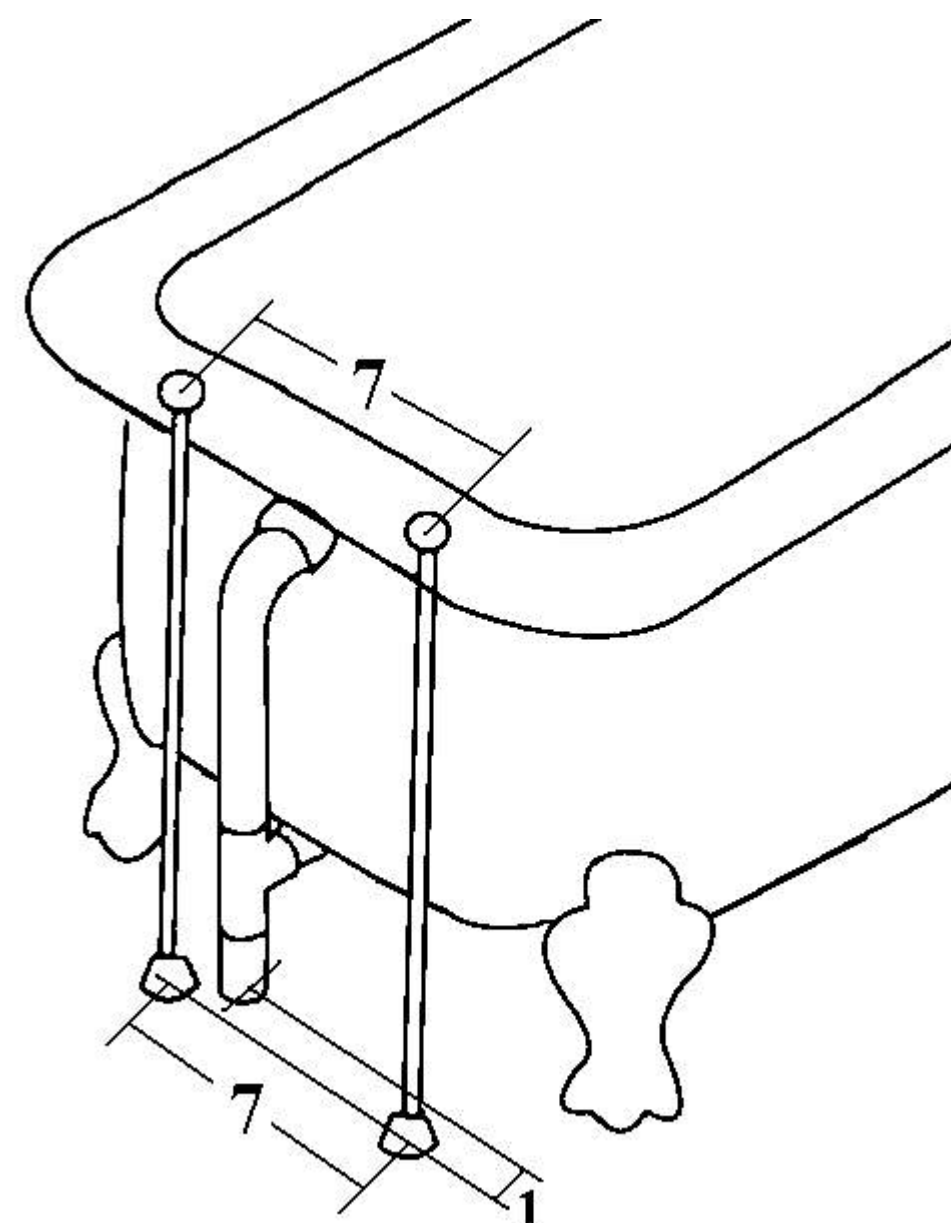

67" Acrylic Slipper Claw-foot bathtub

Specifications:

- . 68 1/4" L x 27 3/4" W x 31" H
- . Capacity: 53 gallons
- . Empty weight: 75 lbs
- . Filled weight: 520 lbs

Hole Dimensions:

- . Outlet diameter: 2"
- . Overflow diameter: 2 1/4"
- . Faucet diameter: 1 3/8"
- . Faucet spacing: 7" ϕ
- . Faucet to overflow: 2 1/4" ϕ

Tolerances are +/- 1/8"