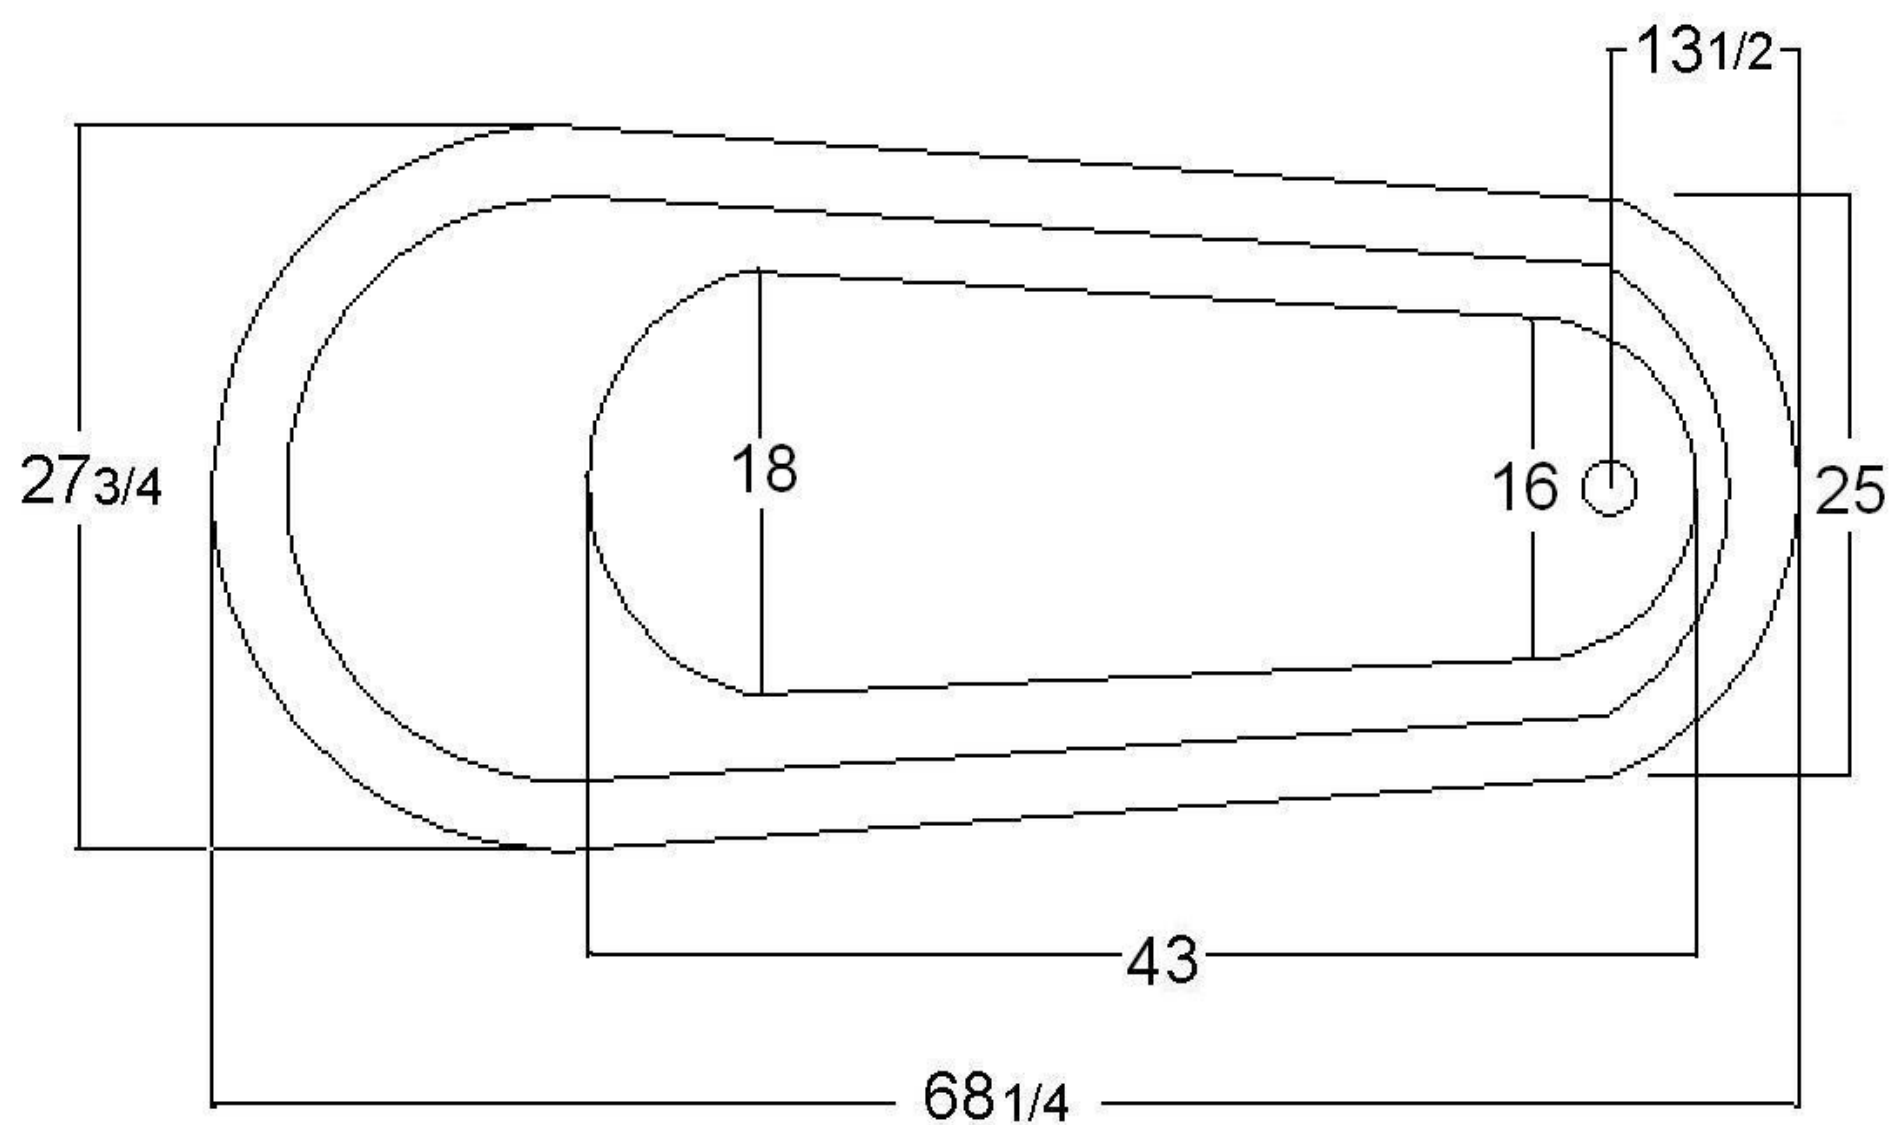

67" Acrylic Slipper Claw-foot bathtub

Specifications:

- . 68 1/4" L x 27 3/4" W x 31" H
- . Capacity: 53 gallons
- . Empty weight: 75 lbs
- . Filled weight: 520 lbs

Hole Dimensions:

- . Outlet diameter: 2"
- . Overflow diameter: 2 1/4"
- . Faucet diameter: 1 3/8"
- . Faucet spacing: 7" ϕ
- . Faucet to overflow: 2 1/4" ϕ

Tolerances are +/- 1/8"