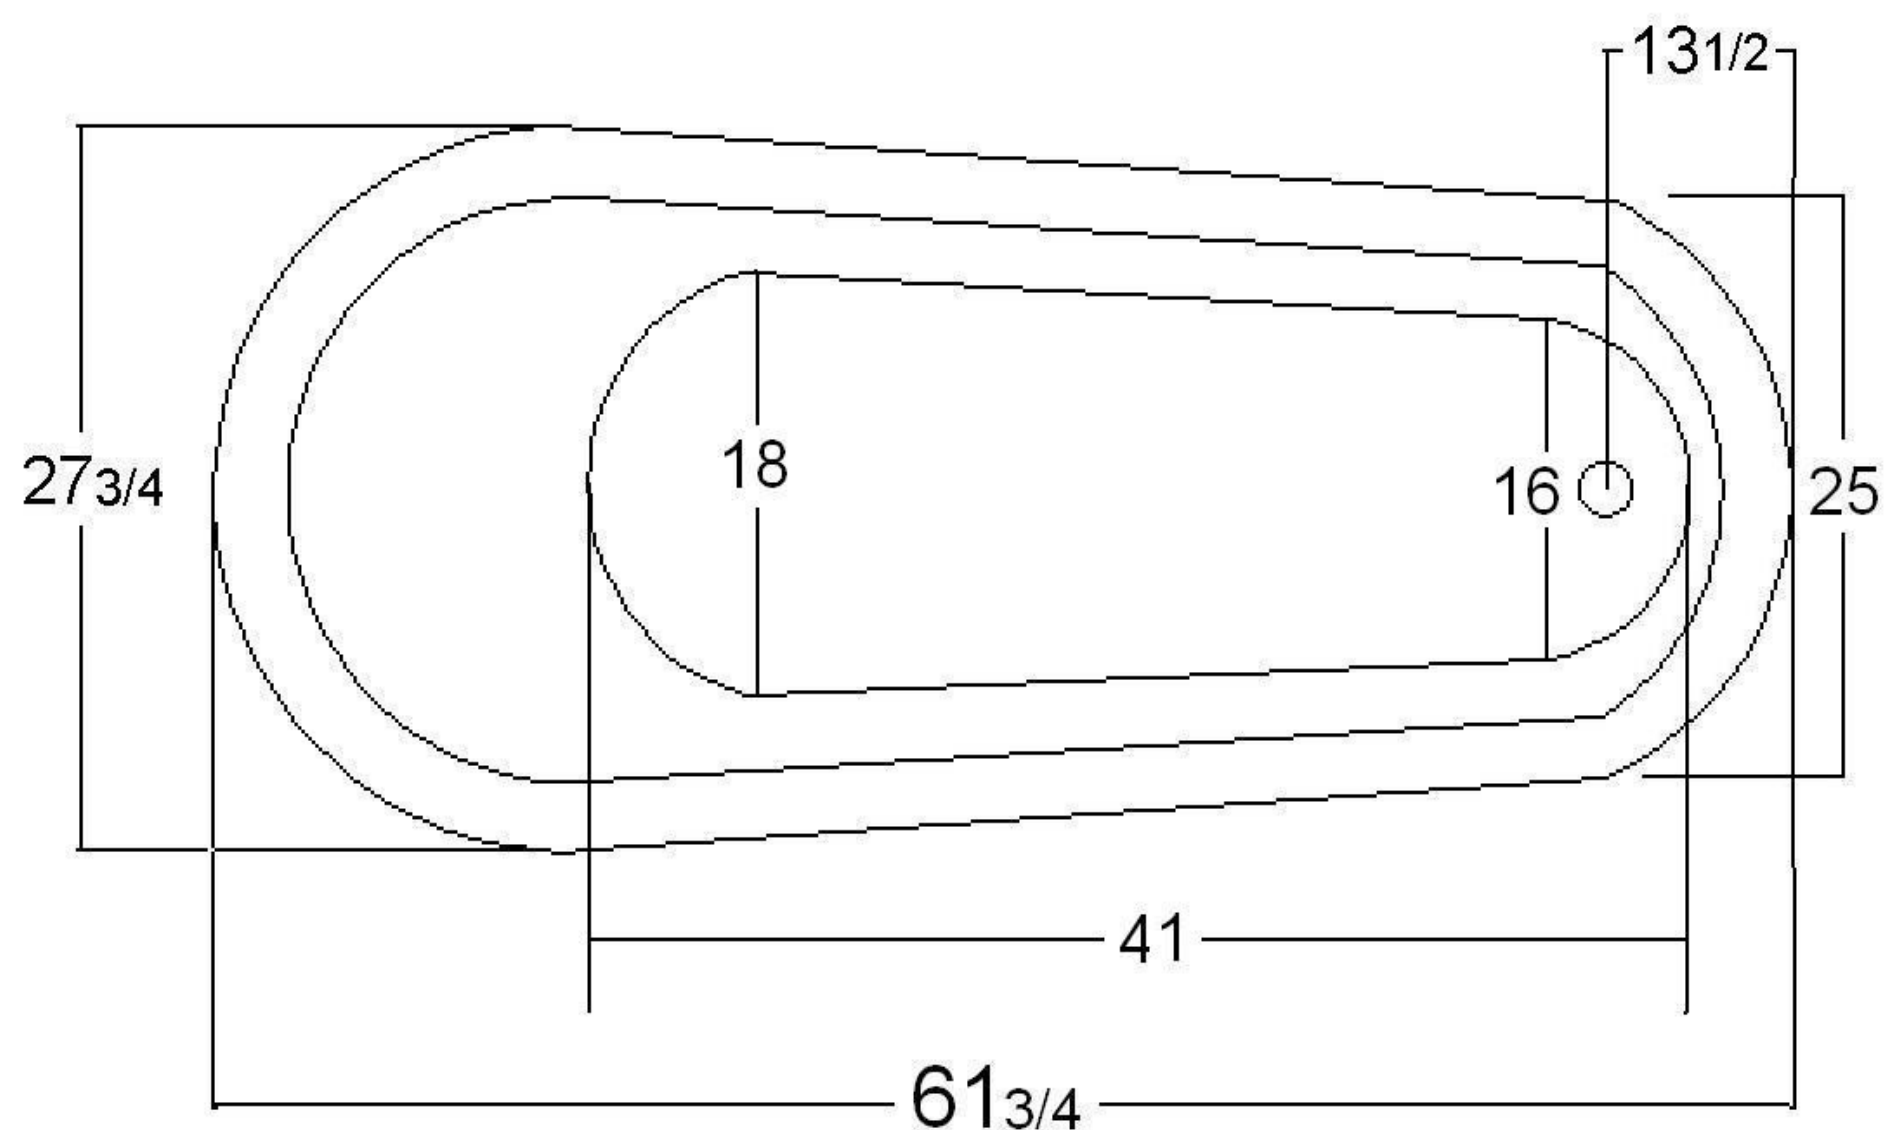

61" Acrylic Slipper Claw-foot bathtub

Specifications:

- . 61 3/4" L x 27 3/4" W x 31" H
- . Capacity: 45 gallons
- . Empty weight: 75 lbs
- . Filled weight: 460 lbs

Hole Dimensions:

- . Outlet diameter: 2"
- . Overflow diameter: 2 1/4"
- . Faucet diameter: 1 3/8"
- . Faucet spacing: 7" ϕ
- . Faucet to overflow: 2 1/4" ϕ

Tolerances are +/- 1/8"