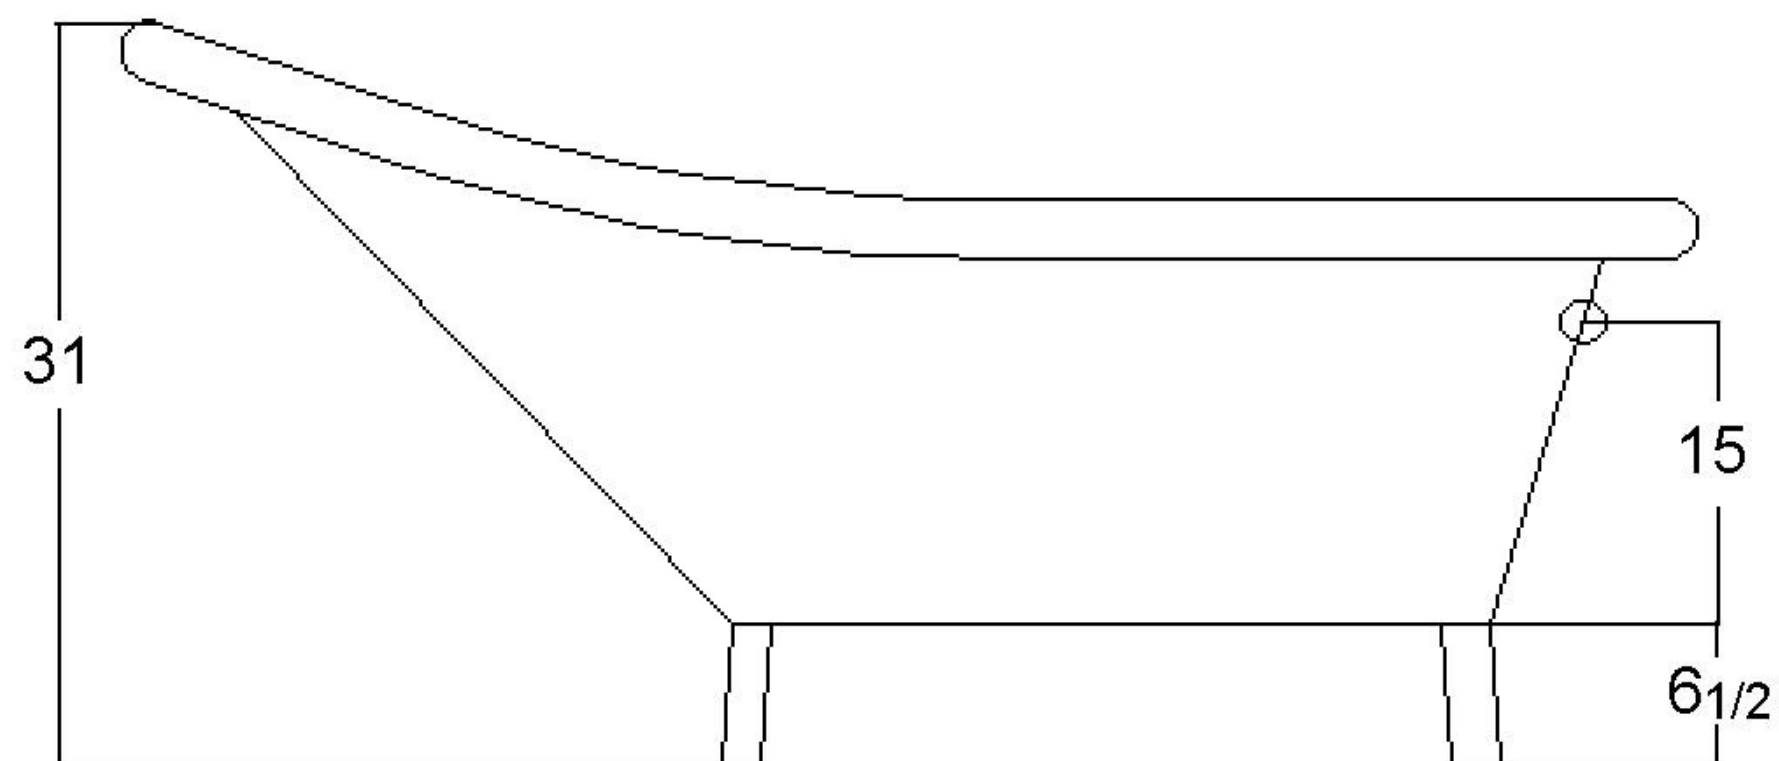

61" Acrylic Slipper Claw-foot bathtub

Specifications:

- . 61 3/4" L x 27 3/4" W x 31" H
- . Capacity: 45 gallons
- . Empty weight: 75 lbs
- . Filled weight: 460 lbs

Hole Dimensions:

- . Outlet diameter: 2"
- . Overflow diameter: 2 1/4"
- . Faucet diameter: 1 3/8"
- . Faucet spacing: 7" ϕ
- . Faucet to overflow: 2 1/4" ϕ

Tolerances are +/- 1/8"