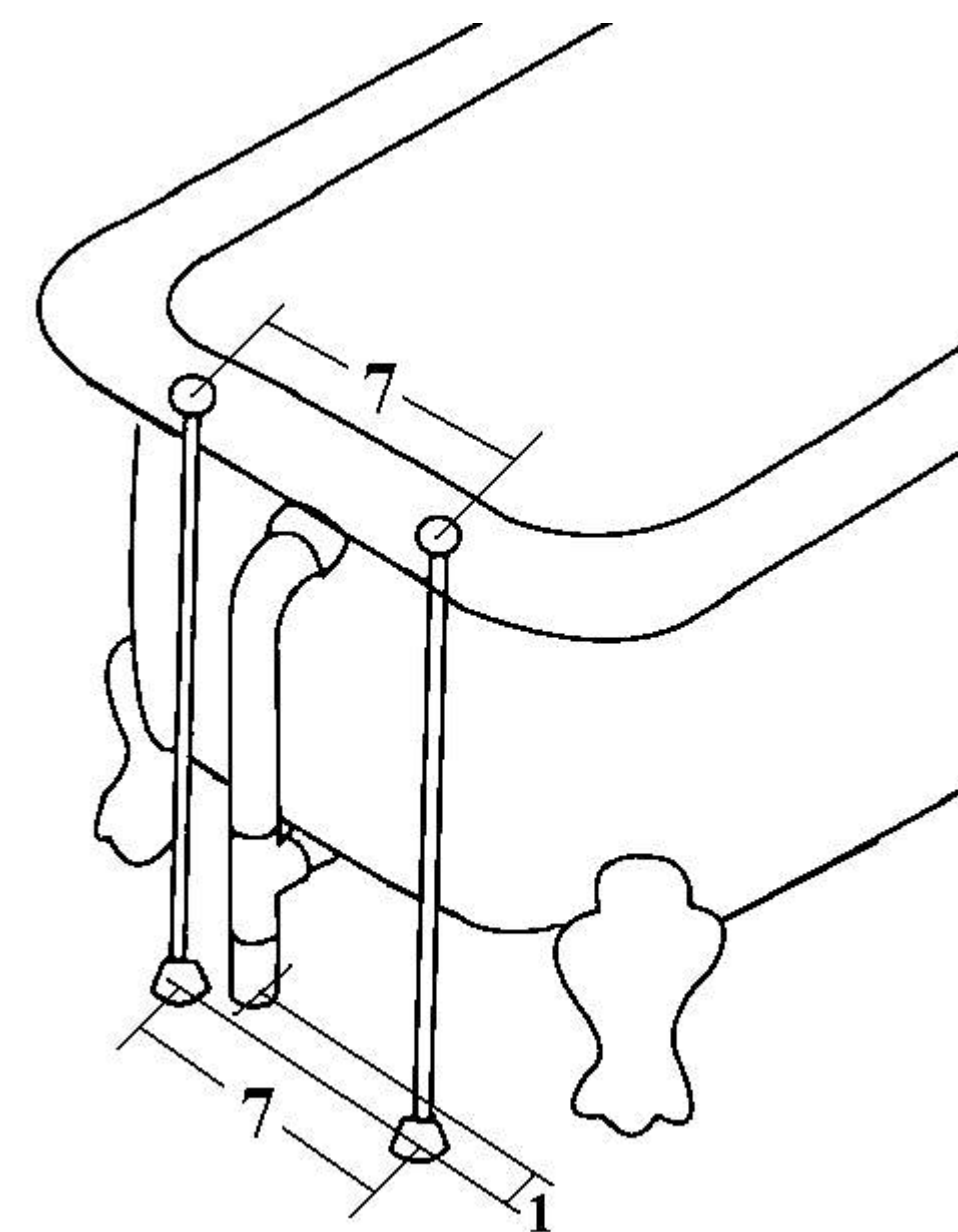

61" Acrylic Slipper Claw-foot bathtub

Specifications:

- . 61 3/4" L x 27 3/4" W x 31" H
- . Capacity: 45 gallons
- . Empty weight: 75 lbs
- . Filled weight: 460 lbs

Hole Dimensions:

- . Outlet diameter: 2"
- . Overflow diameter: 2 1/4"
- . Faucet diameter: 1 3/8"
- . Faucet spacing: 7" ϕ
- . Faucet to overflow: 2 1/4" ϕ

Tolerances are +/- 1/8"