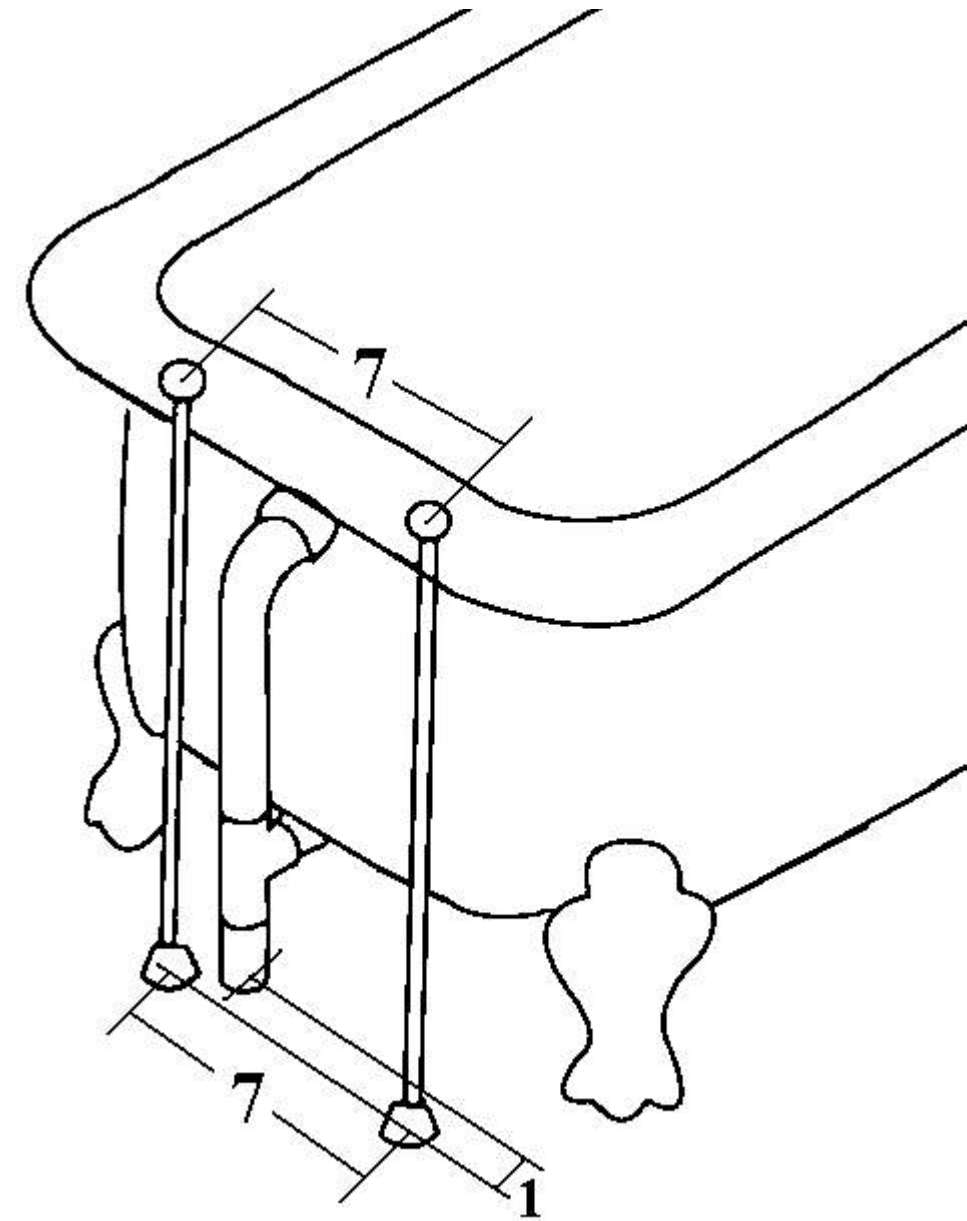

Acrylic Double-ended Pedestal bathtub

Specifications:

- . 70" L x 31" W x 21" H
- . Capacity: 56 gallons
- . Empty weight: 75 pounds
- . Filled weight: 568 pounds

Hole Dimensions:

- . Outlet diameter: 2"
- . Overflow diameter: 2 1/4 "
- . Faucet diameter: 1 3/8"
- . Faucet spacing: 7 1/4 " ϕ
- . Faucet to overflow: 2 1/4 " ϕ

Tolerances are +/- 1/8"