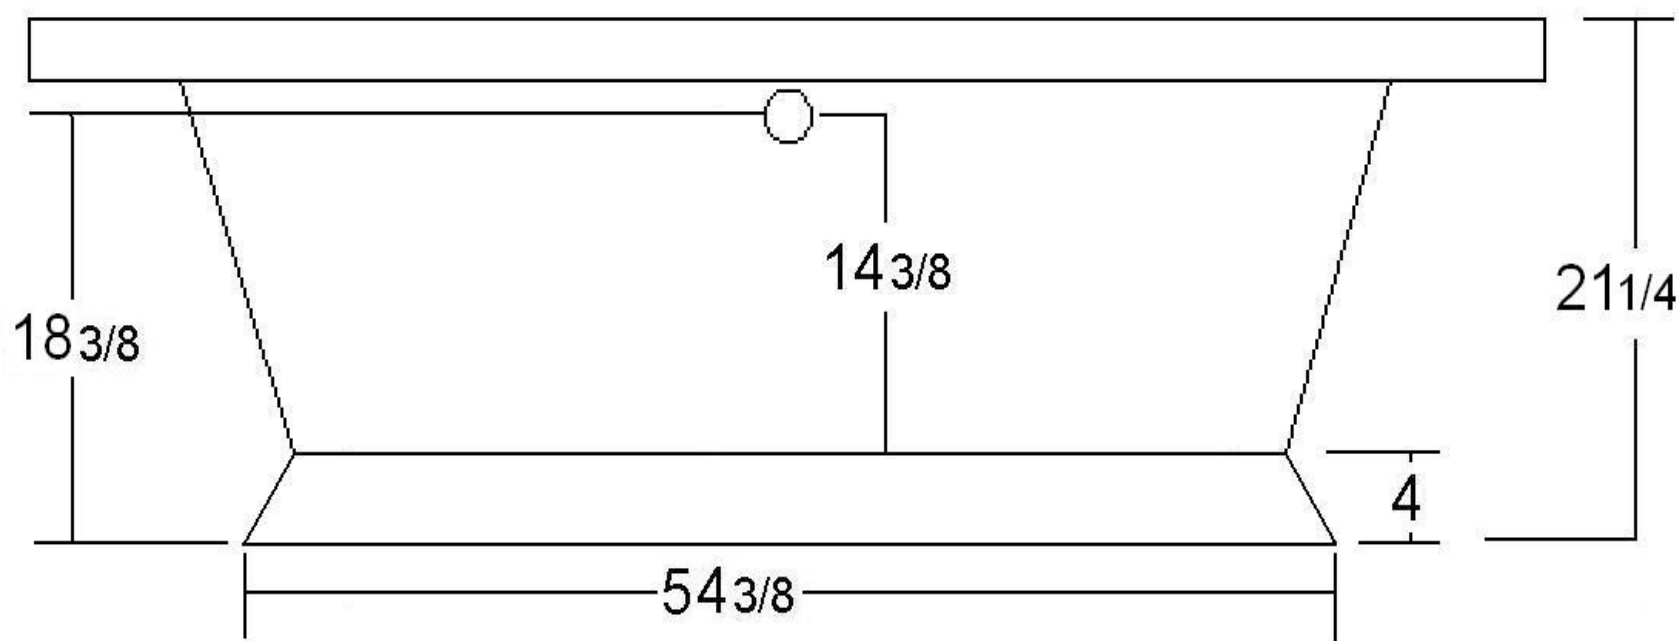

Acrylic Double-ended Pedestal bathtub

Specifications:

- . 70" L x 31" W x 21" H
- . Capacity: 56 gallons
- . Empty weight: 75 pounds
- . Filled weight: 568 pounds

Hole Dimensions:

- . Outlet diameter: 2"
- . Overflow diameter: 2 1/4 "
- . Faucet diameter: 1 3/8"
- . Faucet spacing: 7 1/4 " ϕ
- . Faucet to overflow: 2 1/4 " ϕ

Tolerances are +/- 1/8"