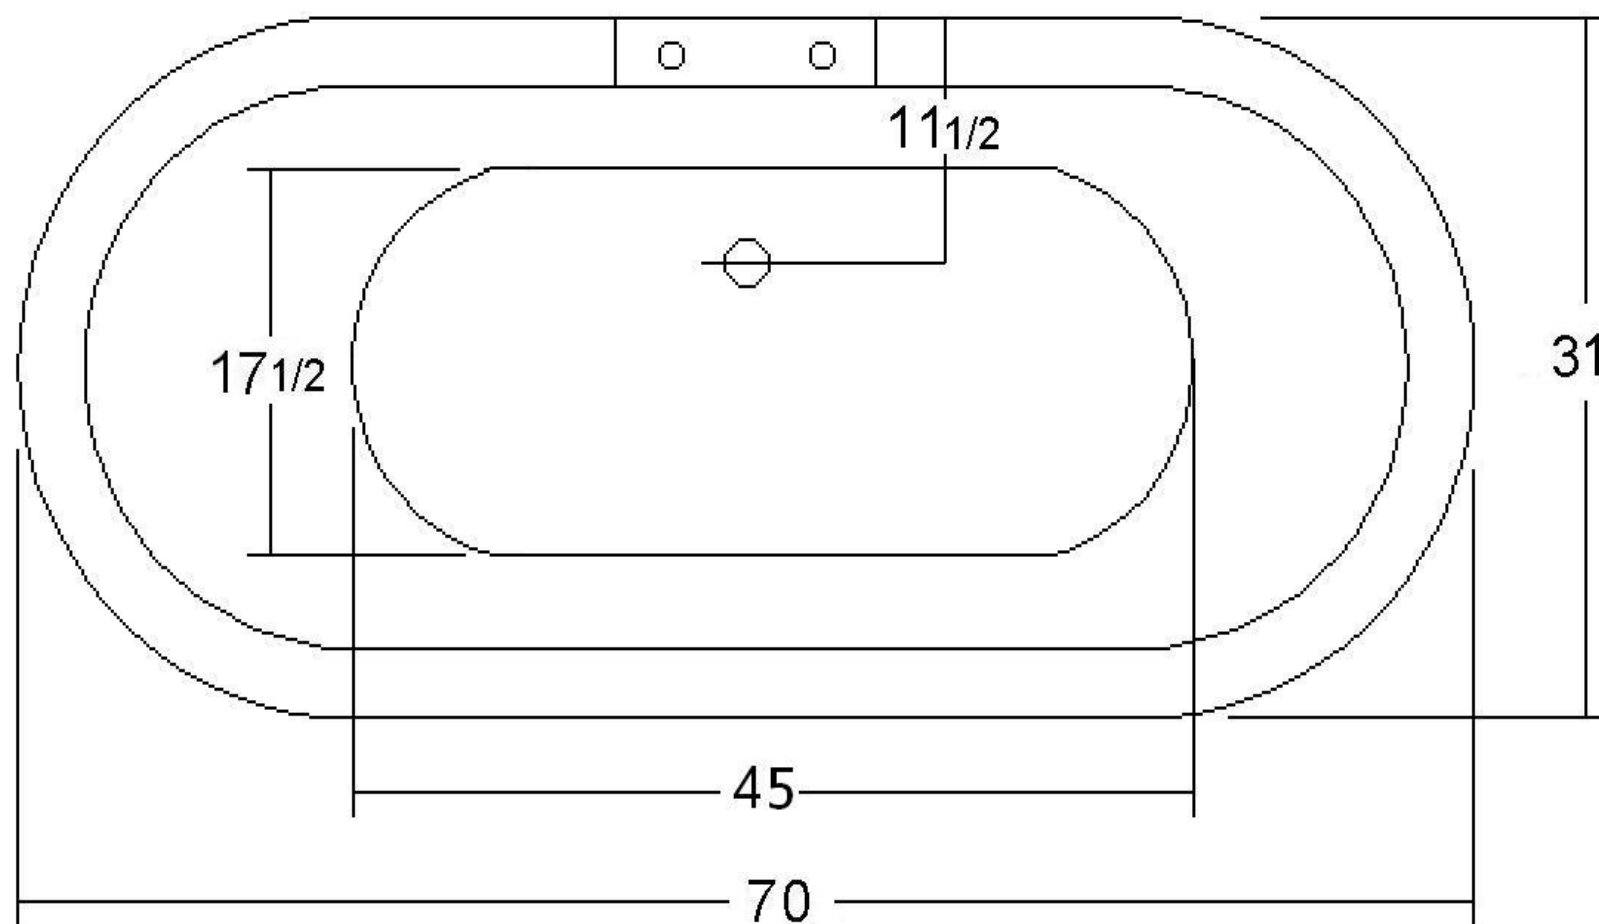

Acrylic Double-ended Pedestal bathtub

Specifications:

- . 70" L x 31" W x 21" H
- . Capacity: 56 gallons
- . Empty weight: 75 pounds
- . Filled weight: 568 pounds

Hole Dimensions:

- . Outlet diameter: 2"
- . Overflow diameter: 2 1/4 "
- . Faucet diameter: 1 3/8"
- . Faucet spacing: 7 1/4 " ϕ
- . Faucet to overflow: 2 1/4 " ϕ

Tolerances are +/- 1/8"