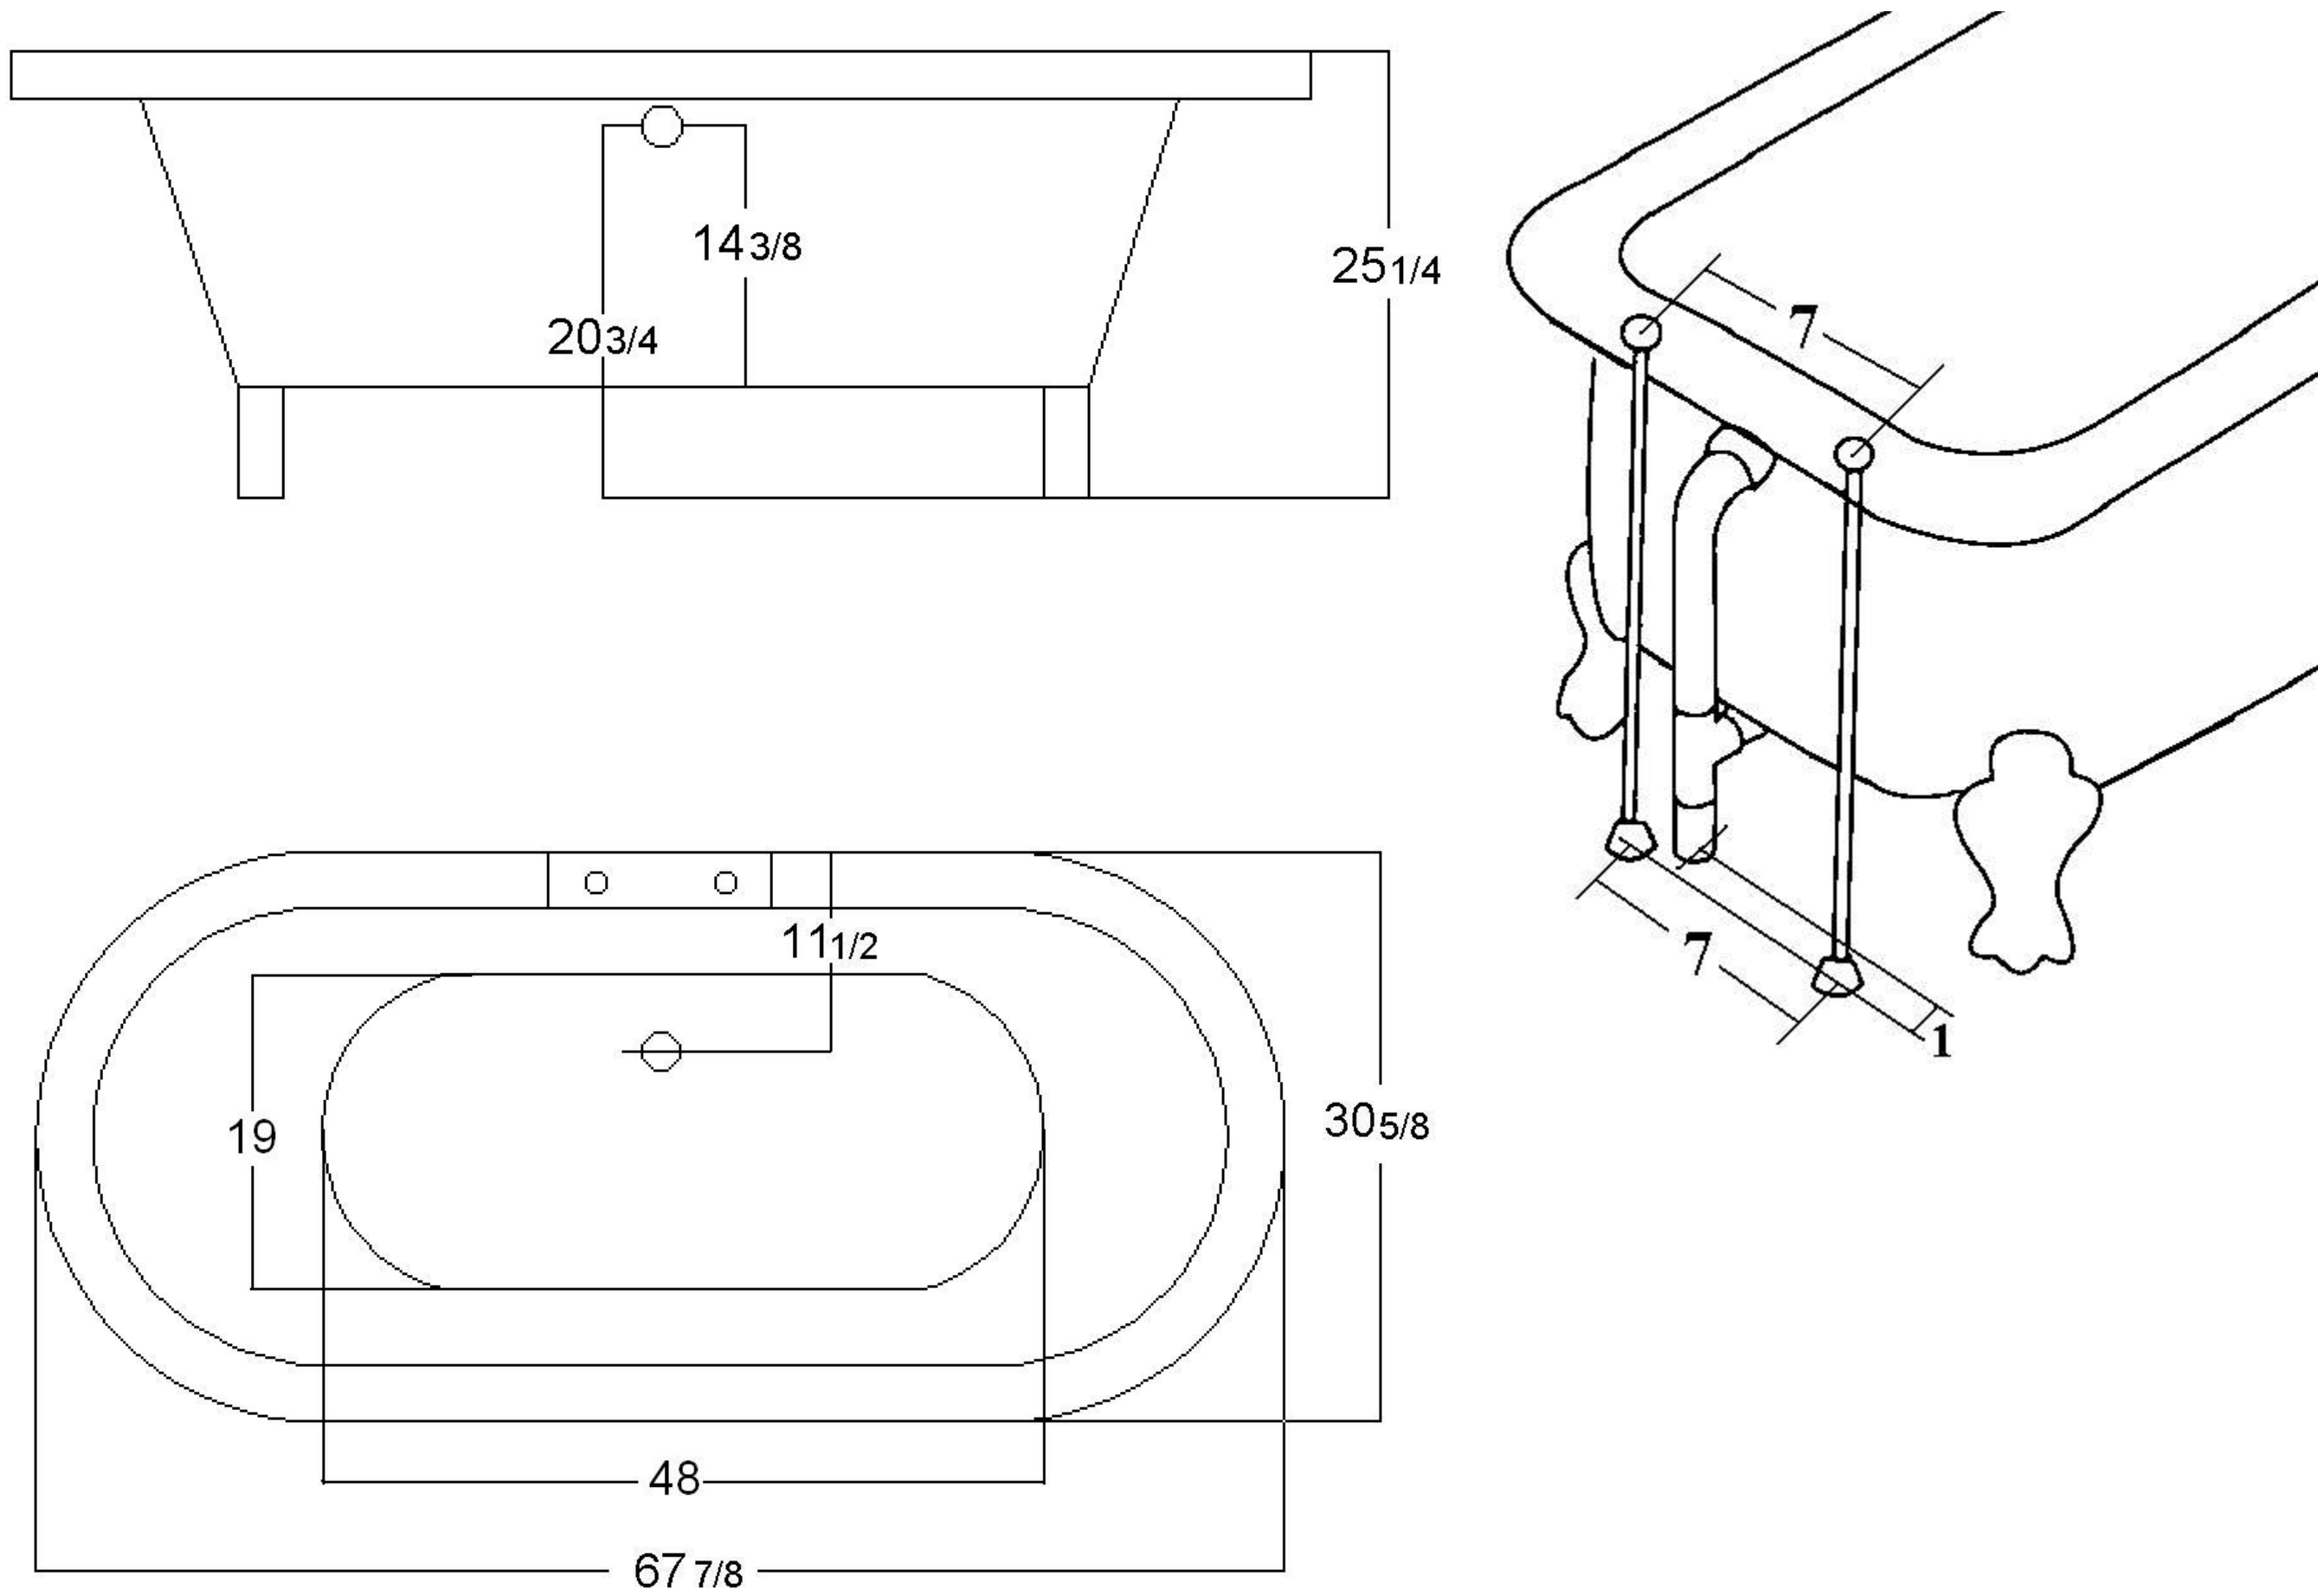

Acrylic Double-ended Claw-foot bathtub

Specifications:

- . 67 7/8" L x 30 5/8 "W x 25 1/4"H
- . Capacity: 56 gallons
- . Empty weight: 75 pounds
- . Filled weight: 568 pounds

Hole Dimensions:

- . Outlet diameter: 2"
- . Overflow diameter: 2 1/4 "
- . Faucet diameter: 1 3/8"
- . Faucet spacing: 7 1/4 " ϕ
- . Faucet to overflow: 2 1/4 " ϕ

Tolerances are +/- 1/8"